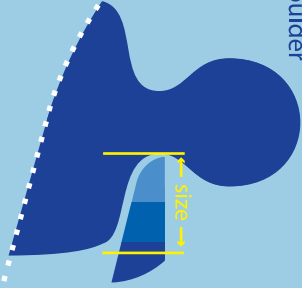

©2017 Splintek, Inc. All rights reserved.  
SleepRight® is a registered trademark of Splintek®, Inc.

**Splintek** *designing health & comfort*

 **MADE IN  
U.S.A.**

All sales are final. The SleepRight® pillow is non-returnable  
for a refund because it is a personal bedding product.

1.888.792.0865 • [www.sleepright.com](http://www.sleepright.com)

Measure from the base  
of the neck to the end  
of the shoulder

**SleepRight®**  
Side Sleeping Pillow  
Measuring Tool

For 5'4" and shorter

**3"**  
SMALL

For 5'5" and taller

**4"**  
MEDIUM

**5" LARGE** For 5'10" and taller  
with broad shoulders

Cut Along Dotted Line to Measure  
Which Pillow is Right For You

### Memory Foam

The SleepRight Side Sleeping Pillow is made from premium viscoelastic memory foam, which is a pressure relieving material that is sensitive to body temperature and weight. As your head settles into the facial cradle, the memory foam will softly conform to your personal anatomy. Then, it will automatically adjust to your body temperature and weight as your head and neck stabilize in a resting place. When equalization between head weight and the elasticity of the memory foam is achieved, your head and neck posture will be ideally aligned with your spinal column. This greatly minimizes the side effects of pressure points, which is a benefit unavailable in regular pillows.