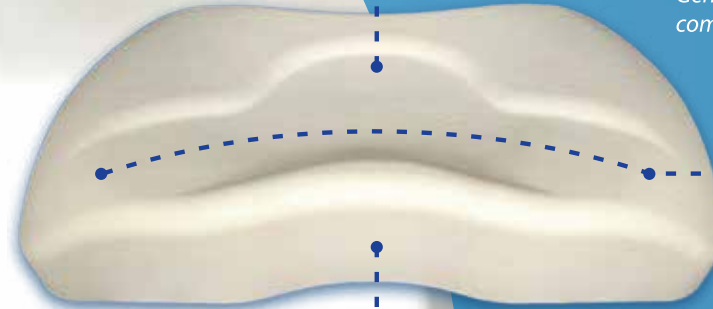

Memory Foam

The SleepRight Side Sleeping Pillow is made from premium viscoelastic memory foam, which is a pressure relieving material that is sensitive to body temperature and weight. As your head settles into the facial cradle, the memory foam will softly conform to your personal anatomy. Then, it will automatically adjust to your body temperature and weight as your head and neck stabilize in a resting place. When equalization between head weight and the elasticity of the memory foam is achieved, your head and neck posture will be ideally aligned with your spinal column. This greatly minimizes the side effects of pressure points, which is a benefit unavailable in regular pillows.

Rayon from Bamboo Cover

Includes a machine washable, hypoallergenic pillow cover made with rayon from bamboo, which provides softness and breathability.

5-Year Warranty

The SleepRight Side Sleeping Pillow is guaranteed to be made of the highest quality memory foam available with a 5-year limited warranty.

Made in USA

FULL FACIAL CRADLE

- Designed to reduce pressure on the jaw and ear, helping to relax the facial area.
- Gently cradles the face, providing comfort and support.

LEFT & RIGHT AIRWAY SYSTEMS

- Maximizes airflow to help improve breathing and reduce snoring.

12° SHOULDER CRADLE

- Supports the head and neck to provide orthopedically correct spinal alignment.
- Reduces body weight impact on the shoulder, increasing blood flow to the arms.
- Accommodates the angle between your neck and shoulder while sleeping on your side.

Sizes

STANDARD PILLOW

Small

24" x 12" x 3" / For 5' 4" and shorter

Medium

24" x 12" x 4" / For 5' 5" and taller

Large

24" x 12" x 5" / For 5' 10" and taller with broad shoulders

TRAVEL PILLOW

Small

16" x 12" x 3" / For 5' 4" and shorter

Medium

16" x 12" x 4" / For 5' 5" and taller